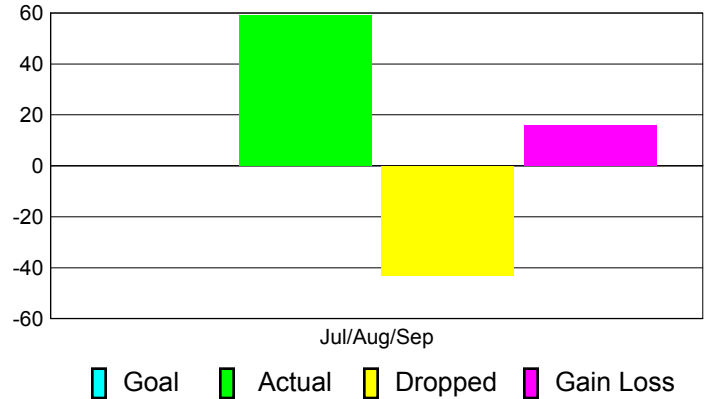

### YTD Status Quo Clubs 2012-2013

Status Quo Clubs Compared to Status Quo Members

## MEMBERSHIP

**Membership Results  
2012-2013**

**Membership  
2011-2012**

Month	Net Memb Goal	Actual New Memb	Actual Dropped Memb	Gain/Loss of Memb	Gain/Loss of Memb
Jul/Aug/Sep		59	-43	16	1
<b>Totals</b>		<b>59</b>	<b>-43</b>	<b>16</b>	<b>1</b>

### Membership Results 2012-2013

Goal, New, Dropped, Gain/Loss

### Comparison of Membership Gain/Loss

Current Year Compared to the Previous Year