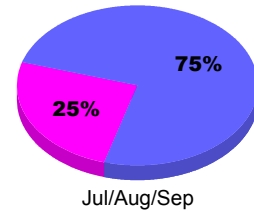

Gender Comparison 2012-2013